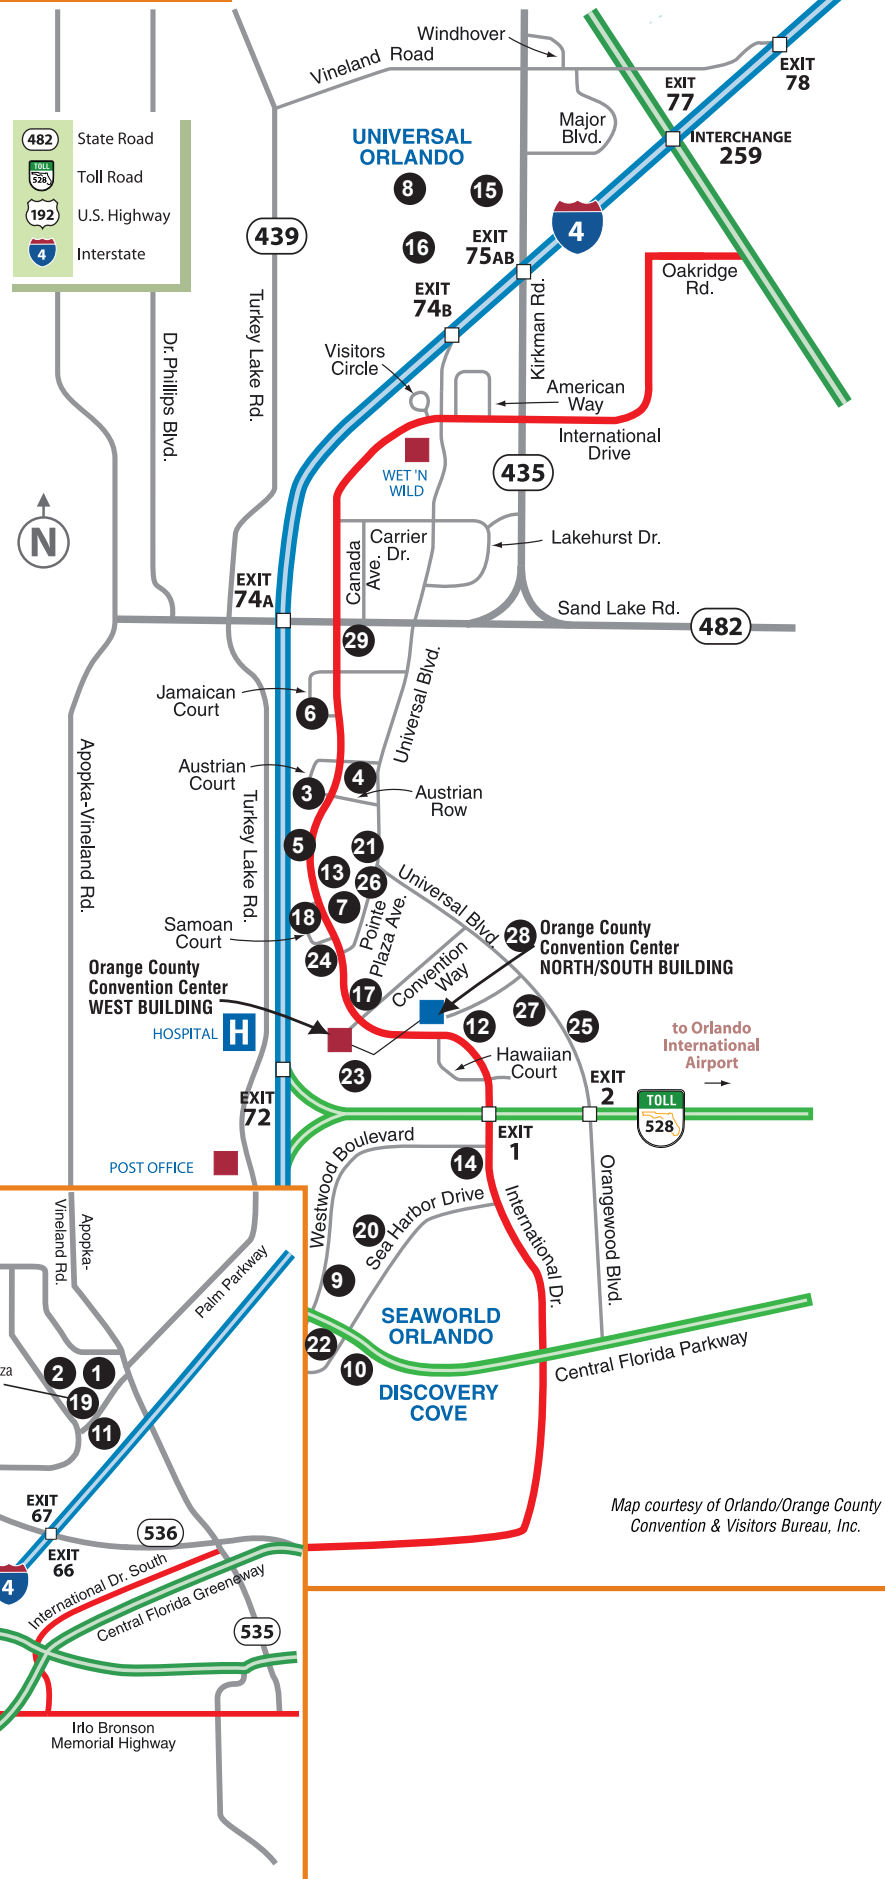

70th scientific sessions

JUNE 25-29, 2010 • ORLANDO, FL

Registration and Housing will open early December 2009

1. Best Western Lake Buena Vista - \$109.00 sgl/dbl
2. Buena Vista Palace Hotel & Spa - \$189.00 sgl/dbl
3. Courtyard by Marriott I-Drive - \$129.00 sgl/dbl
4. Doubletree Castle Hotel - \$120.00 sgl/dbl
5. Embassy Suites I-Drive/Convention Ctr.
\$174.00 king suite \$184.00 dbl/dbl suite
6. Embassy Suites I-Drive/Jamaican Ct. - \$165.00 sgl/dbl
7. Hampton Inn Convention Ctr. - \$120.00 sgl/dbl
8. Hard Rock Hotel Orlando Universal - \$229.00 sgl/dbl
9. Hilton Garden Inn SeaWorld - \$130.00 sgl/dbl
10. Hilton Grand Vacations Club at SeaWorld
\$129.00 studios \$159.00 1 bdrm
11. Hilton in the Walt Disney World Resort - \$199.00 sgl/dbl
12. Hilton Orlando - \$241.00 sgl/dbl
13. Homewood Suites Orlando - \$139.00 sgl/dbl
14. International Plaza Resort & Spa - \$149.00 sgl/dbl
15. Loews Portofino Bay Hotel - \$239.00 sgl/dbl
16. Loews Royal Pacific Resort - \$199.00 sgl/dbl
17. Peabody Orlando - \$239.00 sgl/dbl
18. Quality Inn Plaza - \$80.00 sgl/dbl
19. Regal Sun Resort Lake Buena Vista - \$139.00 sgl/dbl
20. Renaissance Orlando Resort - \$169.00 sgl/dbl
21. Residence Inn Convention Ctr. - \$140.00 sgl/dbl
22. Residence Inn SeaWorld - \$124.00 sgl/dbl
23. Rosen Centre Hotel - \$228.00 sgl/dbl
24. Rosen Plaza Hotel - \$208.00 sgl/dbl
25. Rosen Shingle Creek Resort - \$239.00 sgl/dbl
26. Springhill Suites Convention Ctr. - \$132.00 sgl/dbl
27. Vista Cay Resort by Millenium - \$180.00-2bdrm
\$185.00-3bdrm
\$190.00 3bdrm-townhouse
28. Westin Imagine Orlando
\$209.00-rooms
\$249.00-suites
29. Wyndham Orlando Resort
\$154.00 sgl/dbl

International Drive

Map courtesy of Orlando/Orange County Convention & Visitors Bureau, Inc.